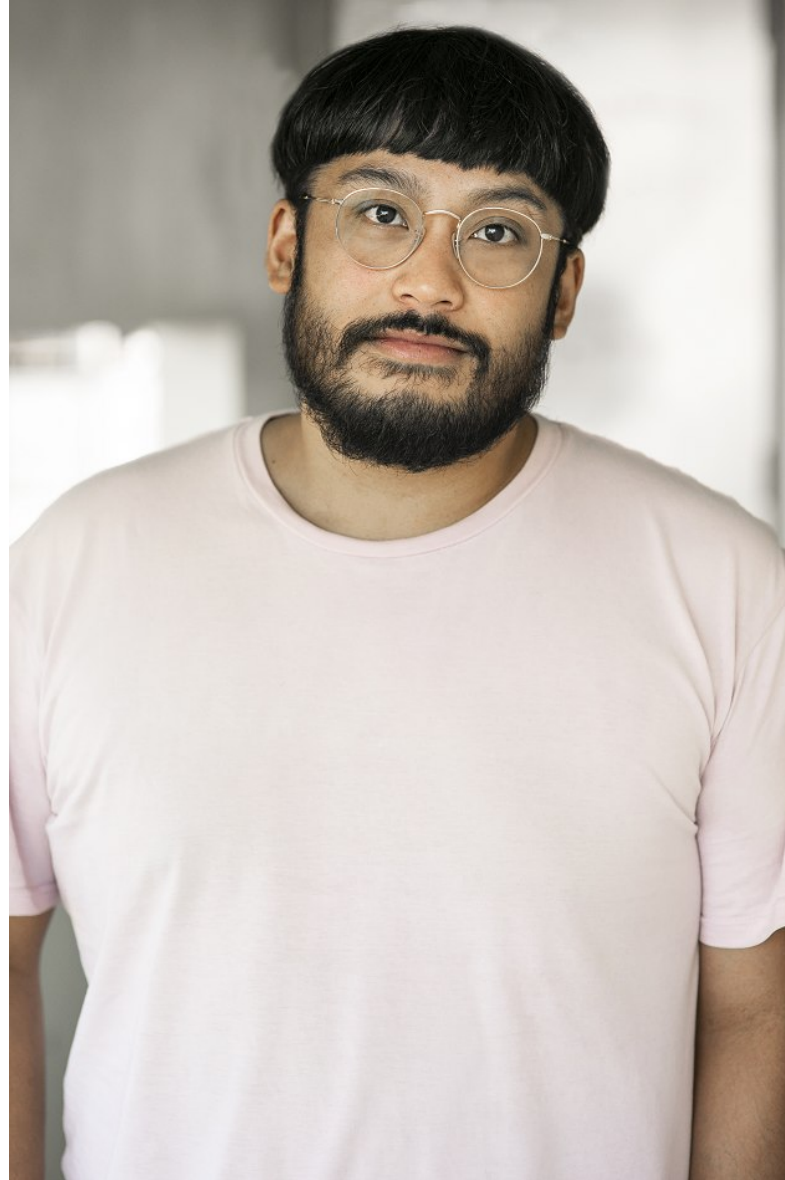

dave correos

Height 176cm Chest 118cm Waist 125cm Hair Black Eyes Brown Age 29

dave correos

Height 176cm Chest 118cm Waist 125cm Hair Black Eyes Brown Age 29