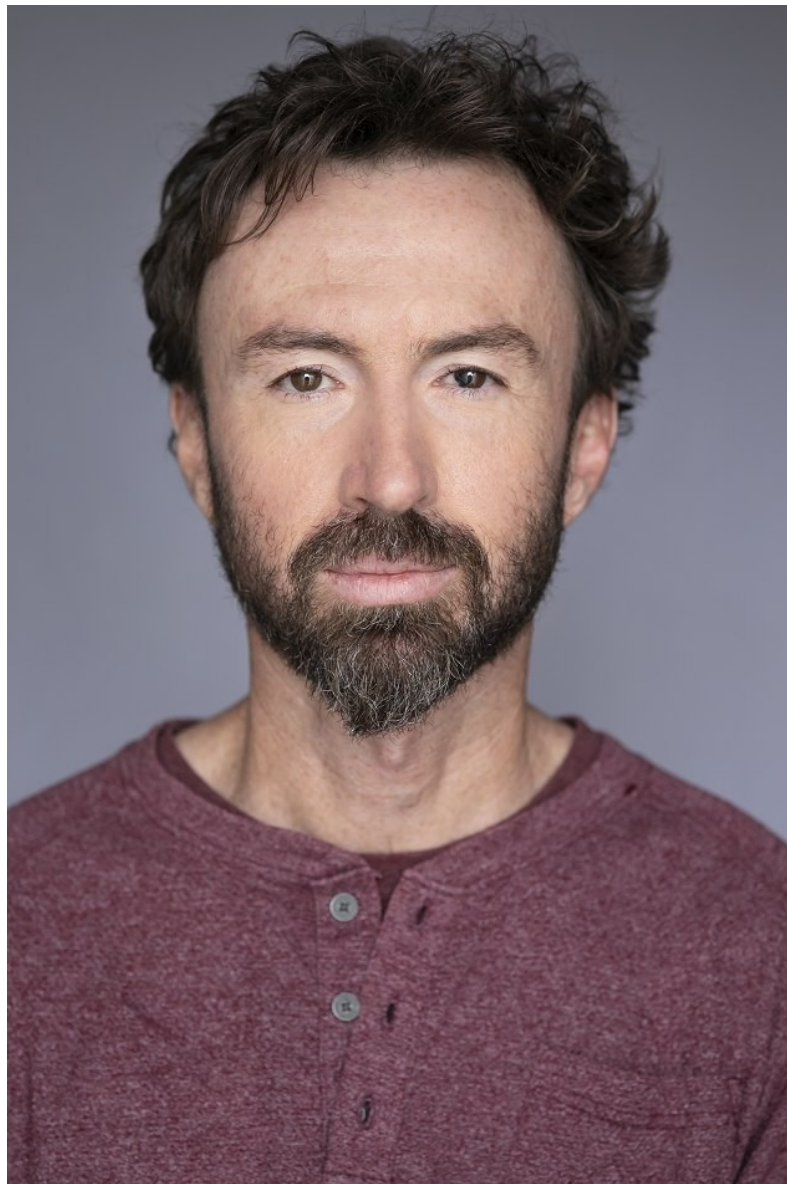

brian satterfield

Height 176cm Chest 94cm Waist 82cm Shoe 43 EU/9 UK Hair Brown Eyes Brown Age 48

brian satterfield

Height 176cm Chest 94cm Waist 82cm Shoe 43 EU/9 UK Hair Brown Eyes Brown Age 48

brian satterfield

Height 176cm Chest 94cm Waist 82cm Shoe 43 EU/9 UK Hair Brown Eyes Brown Age 48

brian satterfield

Height 176cm Chest 94cm Waist 82cm Shoe 43 EU/9 UK Hair Brown Eyes Brown Age 48