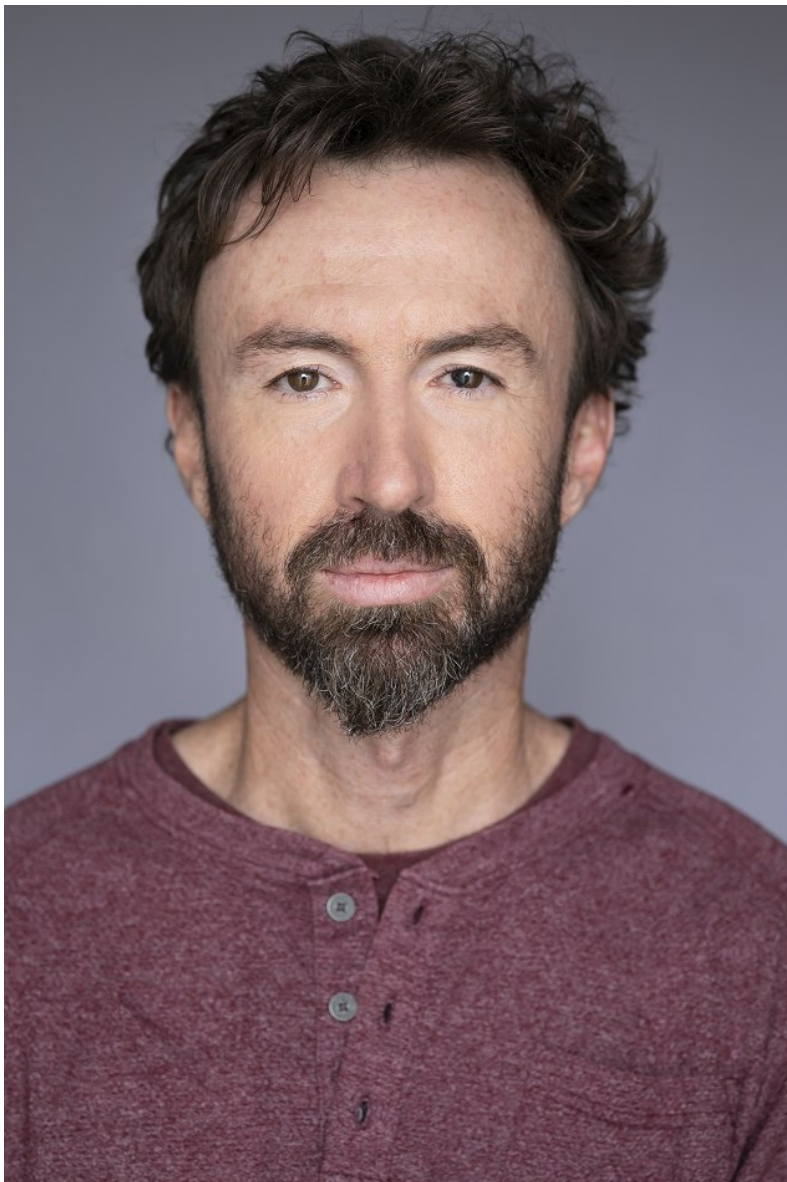

brian satterfield

Height 176cm Chest 94cm Waist 82cm Shoe 43 EU/9 UK Hair Brown Eyes Brown Age 46

brian satterfield

Height 176cm Chest 94cm Waist 82cm Shoe 43 EU/9 UK Hair Brown Eyes Brown Age 46

brian satterfield

Height 176cm Chest 94cm Waist 82cm Shoe 43 EU/9 UK Hair Brown Eyes Brown Age 46

brian satterfield

Height 176cm Chest 94cm Waist 82cm Shoe 43 EU/9 UK Hair Brown Eyes Brown Age 46